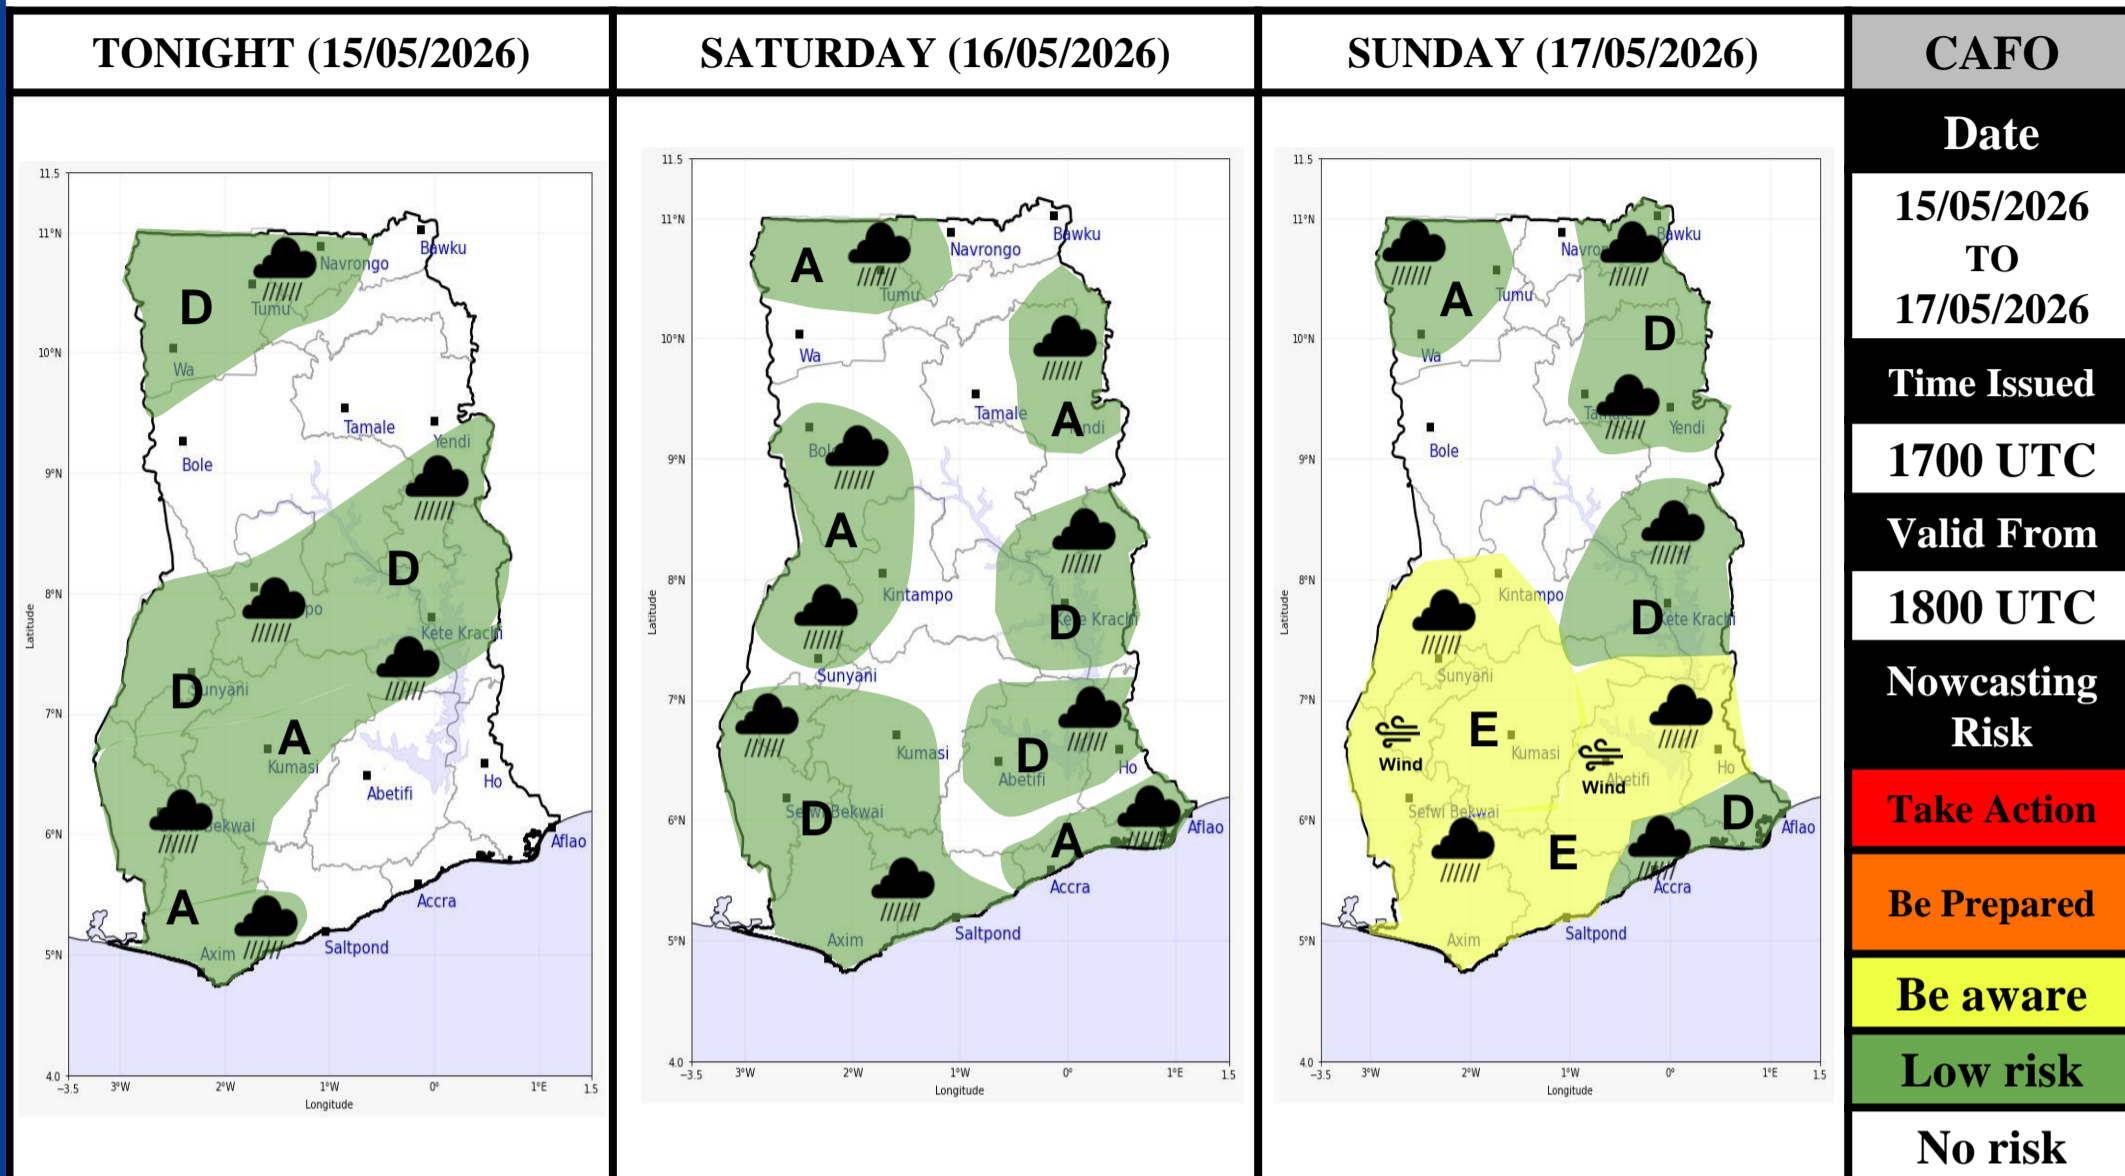

IMPACT-BASED FORECAST FOR GHANA (WEEKEND)

Weather Forecasting Risk Table

Likelihood ↑	High (>60%)	G	H	I
	Medium (40% - 60%)	D	E	F
	Low (<40%)	A	B	C
		Low	Medium	High
		Impact →		

Weather Icons

Rain

Wind

Dust

Hail

Mist

SECTORS	TONIGHT	SATURDAY	SUNDAY
COASTLINE	<ul style="list-style-type: none"> ❖ Cloudy ❖ Isolated Thunderstorms /Rain 	<ul style="list-style-type: none"> ❖ Early Morning Mist ❖ Sunny Interval ❖ Isolated Thunderstorms/Rain 	<ul style="list-style-type: none"> ❖ Early Morning Mist ❖ Sunny Breaks ❖ Scattered thunderstorms/ Rain
SLIGHTLY NORTH OF THE COASTLINE	<ul style="list-style-type: none"> ❖ Cloudy ❖ Isolated Thunderstorms /Rain 	<ul style="list-style-type: none"> ❖ Early Morning Mist ❖ Sunny Interval ❖ Scattered thunderstorms/ Rain 	<ul style="list-style-type: none"> ❖ Early Morning Mist ❖ Sunny Breaks ❖ Scattered thunderstorms/ Rain
MIDDLE	<ul style="list-style-type: none"> ❖ Cloudy ❖ Isolated Thunderstorms/Rain 	<ul style="list-style-type: none"> ❖ Early Morning Mist/Fog Patches ❖ Sunny Interval ❖ Isolated Thunderstorms/Rain 	<ul style="list-style-type: none"> ❖ Early Morning Mist/Fog Patches ❖ Sunny Breaks ❖ Widespread thunderstorms/ Rain
TRANSITION	<ul style="list-style-type: none"> ❖ Mostly Cloudy ❖ Isolated Thunderstorms/Rain 	<ul style="list-style-type: none"> ❖ Early Morning Mist ❖ Sunny Periods ❖ Isolated Thunderstorms/Rain 	<ul style="list-style-type: none"> ❖ Early Morning Mist ❖ Sunny Interval ❖ Scattered Thunderstorms /Rain
NORTH	<ul style="list-style-type: none"> ❖ Partly Cloudy ❖ Isolated thunderstorms/ Rain 	<ul style="list-style-type: none"> ❖ Partly Cloudy ❖ Sunny ❖ Isolated Thunderstorms/Rain 	<ul style="list-style-type: none"> ❖ Partly Cloudy ❖ Sunny Periods ❖ Isolated thunderstorms/ Rain