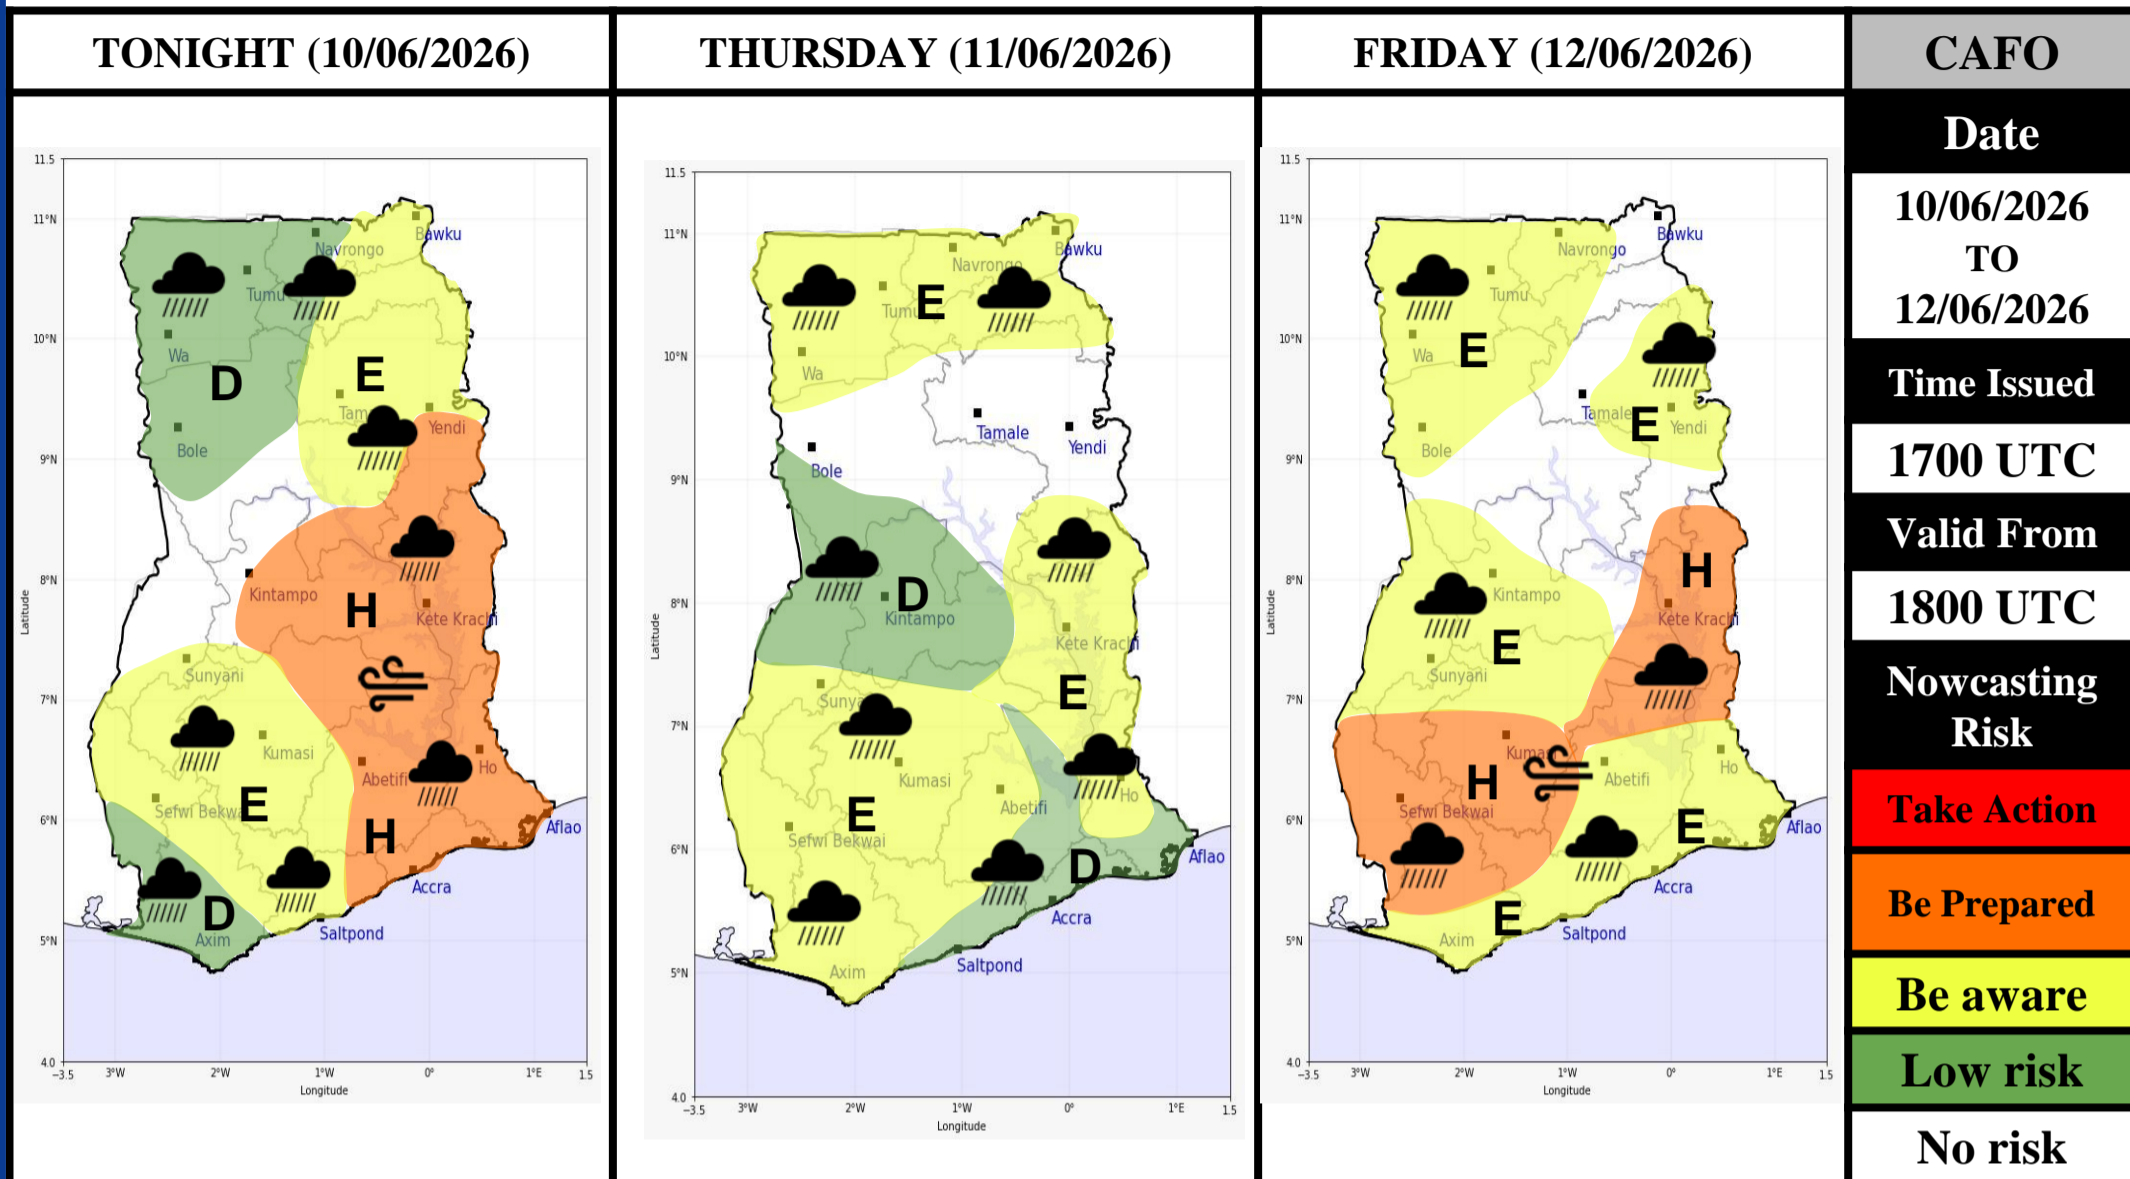

IMPACT-BASED FORECAST FOR GHANA (MIDWEEK)

Weather Forecasting Risk Table

Likelihood ↑	High (>60%)	G	H	I
	Medium (40% - 60%)	D	E	F
	Low (<40%)	A	B	C
		Low	Medium	High
		Impact →		

Weather Icons

Rain

Wind

Dust

Hail

Mist

SECTORS	TONIGHT	THURSDAY	FRIDAY
COASTLINE	<ul style="list-style-type: none"> Mostly Cloudy Scattered Thunderstorms/Rain 	<ul style="list-style-type: none"> Early Morning Mist Mostly Cloudy Scattered Thunderstorms/rain 	<ul style="list-style-type: none"> Early Morning Mist Mostly Cloudy Scattered Thunderstorms/rain
SLIGHTLY NORTH OF THE COASTLINE	<ul style="list-style-type: none"> Mostly Cloudy Scattered Thunderstorms/Rain 	<ul style="list-style-type: none"> Early Morning Mist/Fog Patches Mostly Cloudy Scattered Thunderstorms/Rain 	<ul style="list-style-type: none"> Early Morning Mist/Fog Patches Mostly Cloudy Widespread Thunderstorms/rain
MIDDLE	<ul style="list-style-type: none"> Mostly Cloudy Widespread Thunderstorms/Rain 	<ul style="list-style-type: none"> Early Morning Mist/Fog Patches Mostly Cloudy Scattered Thunderstorms/Rain 	<ul style="list-style-type: none"> Early Morning Mist/Fog Patches Mostly Cloudy Widespread Thunderstorms/rain
TRANSITION	<ul style="list-style-type: none"> Mostly Cloudy Widespread Thunderstorms/Rain 	<ul style="list-style-type: none"> Early Morning Mist/Fog Patches Mostly Cloudy Scattered Thunderstorms/Rain 	<ul style="list-style-type: none"> Early Morning Mist/Fog Patches Mostly Cloudy Widespread Thunderstorms/Rain
NORTH	<ul style="list-style-type: none"> Mostly Cloudy Scattered Thunderstorms/Rain 	<ul style="list-style-type: none"> Sunny Periods Scattered Thunderstorms/Rain 	<ul style="list-style-type: none"> Sunny Intervals Scattered Thunderstorms/rain